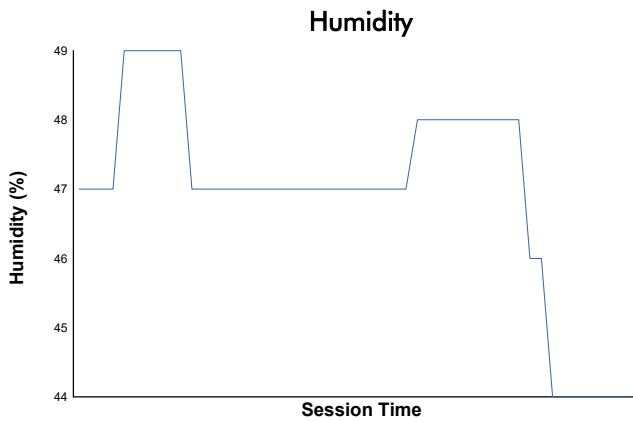

RACE 2 Weather Report

Track Status: **DRY**