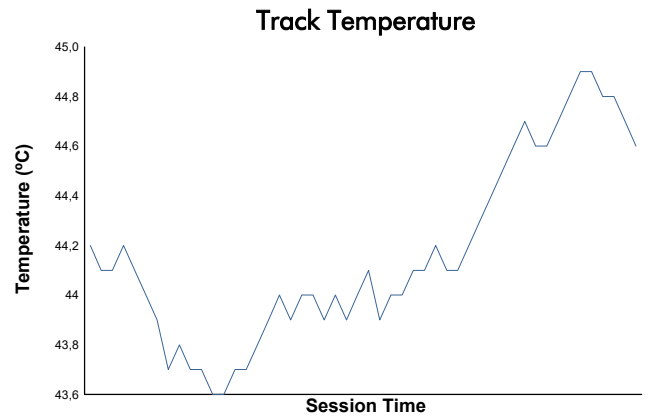

RACE 2 Weather Report

Track Status: **DRY**