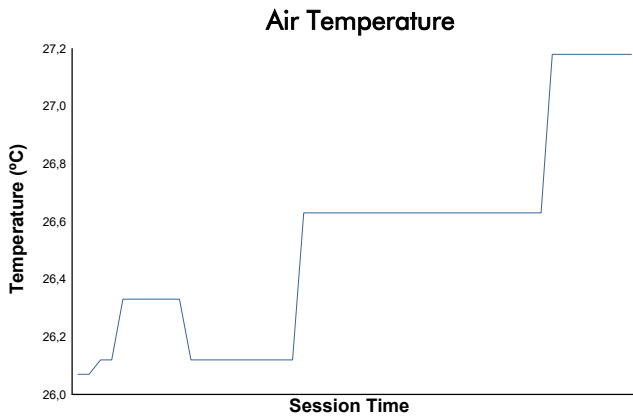

RACE 2 Weather Report

Track Status: **DRY**