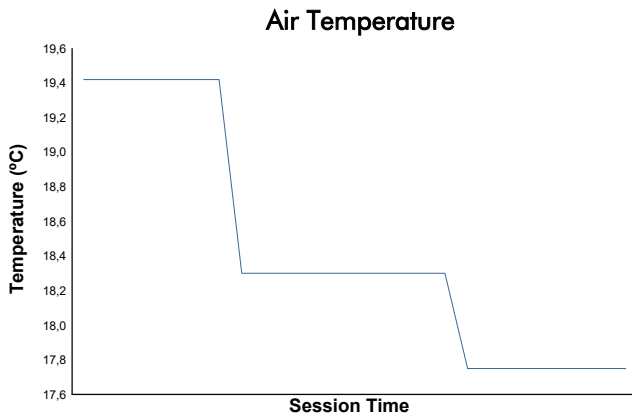

## RACE 1 Weather Report

Track Status: **DRY**