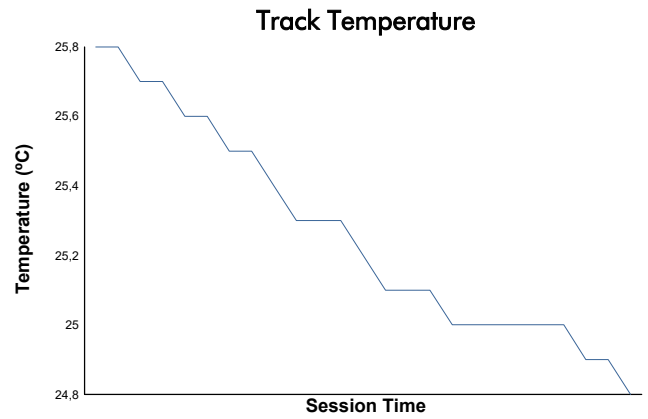

## RACE 1 Weather Report

Track Status: **DRY**