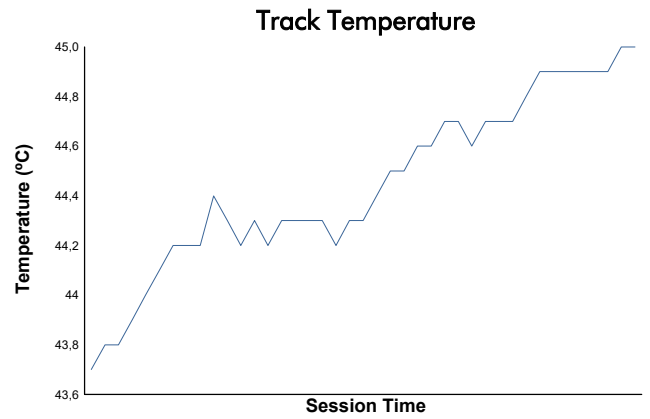

## RACE 1 Weather Report

Track Status: **DRY**