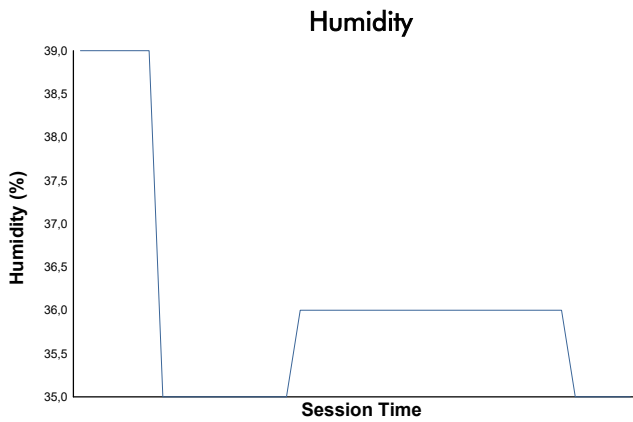

## RACE 1 Weather Report

Track Status: **DRY**