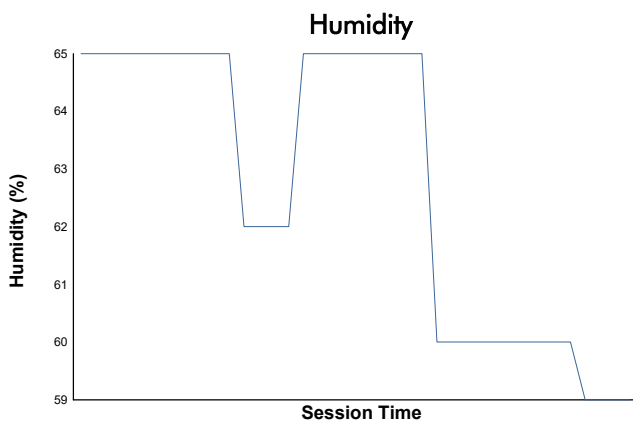

## RACE 2 Weather Report

Track Status: **DRY**