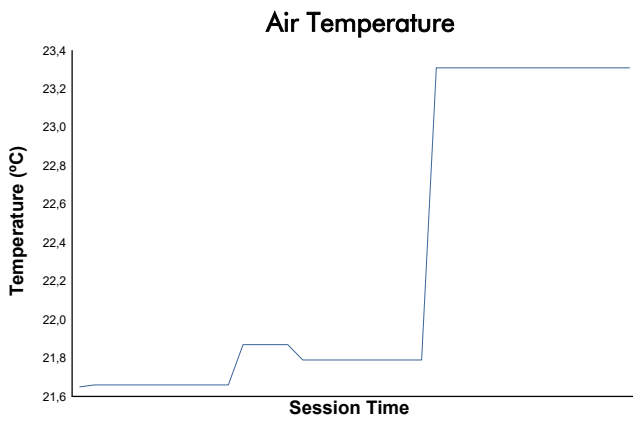

## RACE 2 Weather Report

Track Status: **DRY**