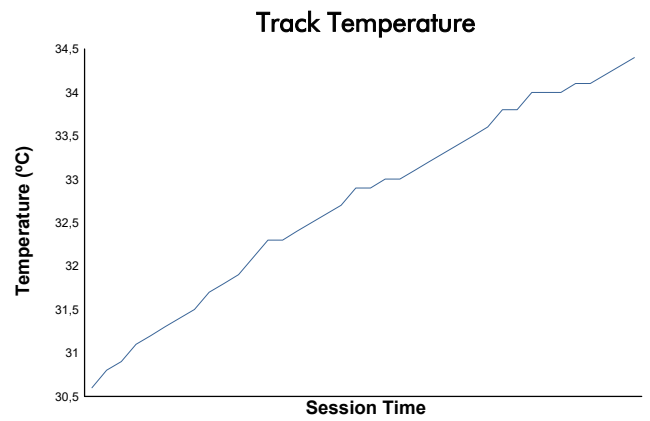

## RACE 2 Weather Report

Track Status: **DRY**