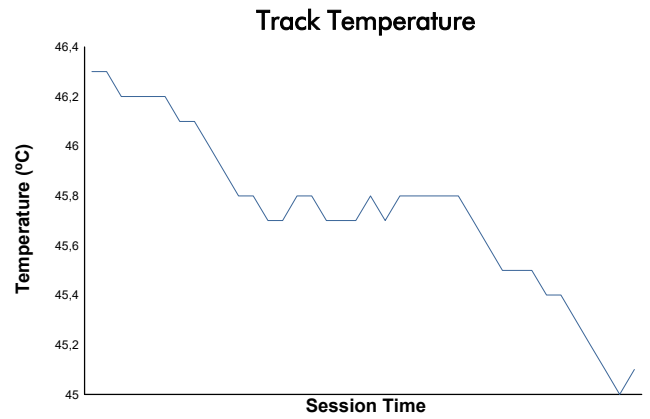

RACE 1 Weather Report

Track Status: **DRY**