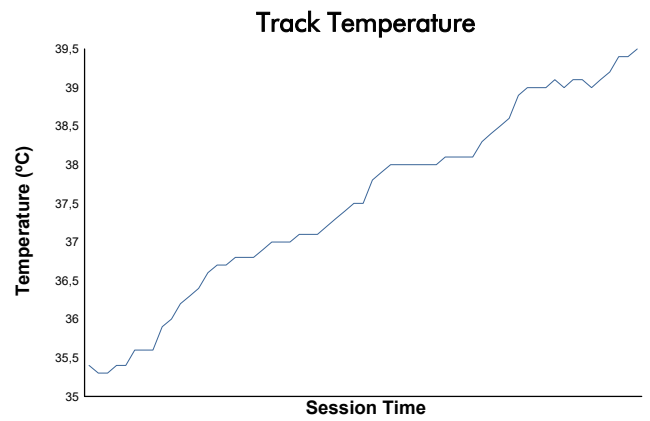

## RACE Weather Report

Track Status: **DRY**