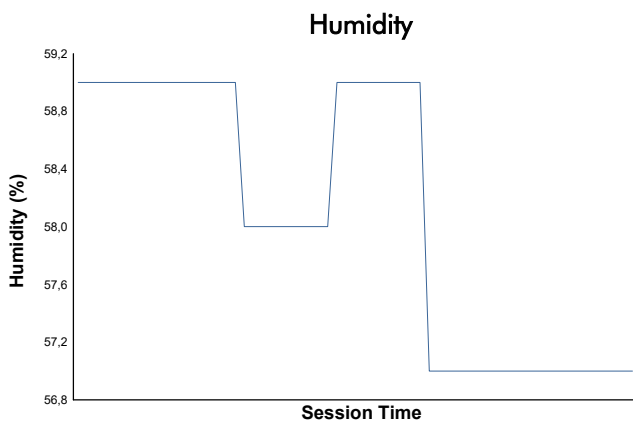

## RACE Weather Report

Track Status: **DRY**