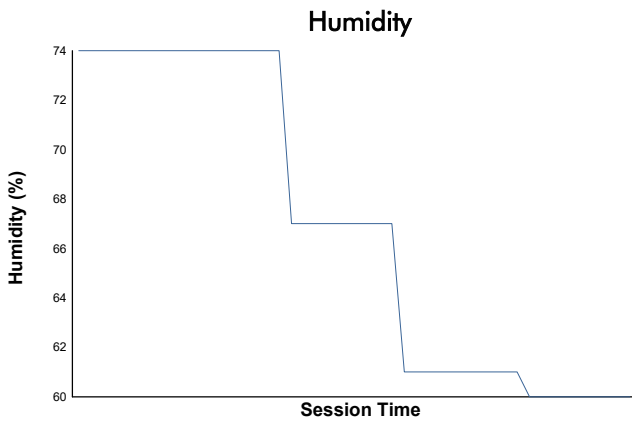

## PRIVATE PRACTICE Weather Report

Track Status: **DRY**