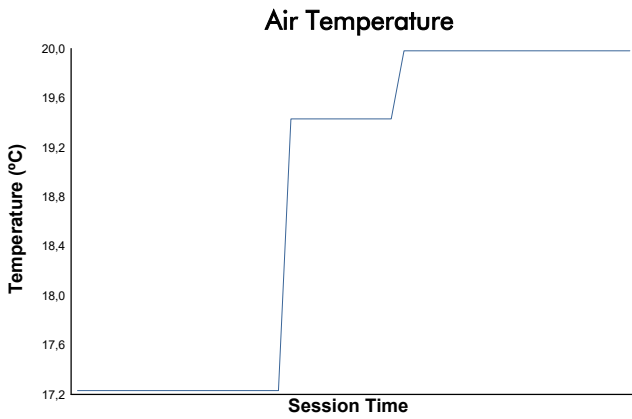

## PRIVATE PRACTICE Weather Report

Track Status: **DRY**