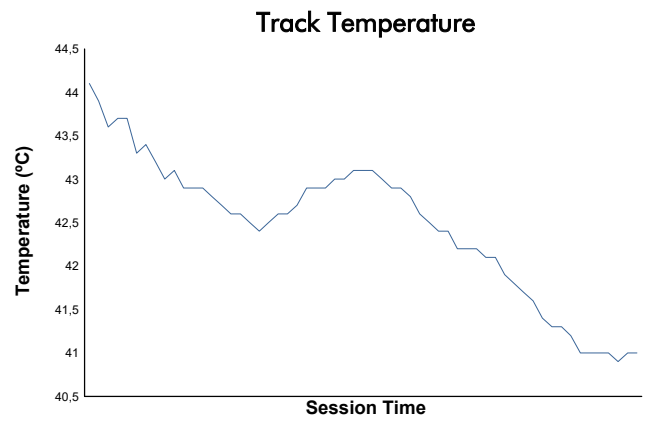

RACE Weather Report

Track Status: **DRY**