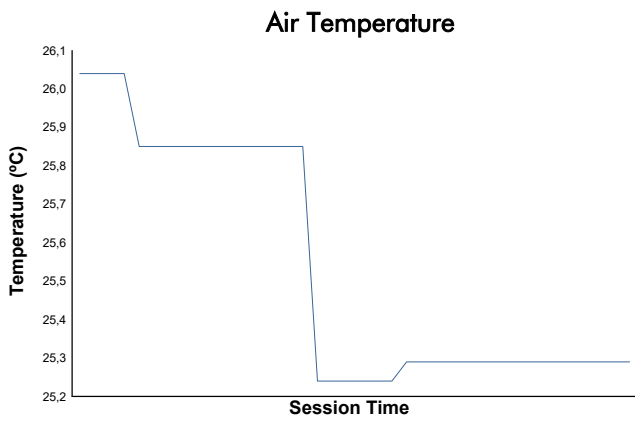

PRIVATE PRACTICE Weather Report

Track Status: **DRY**