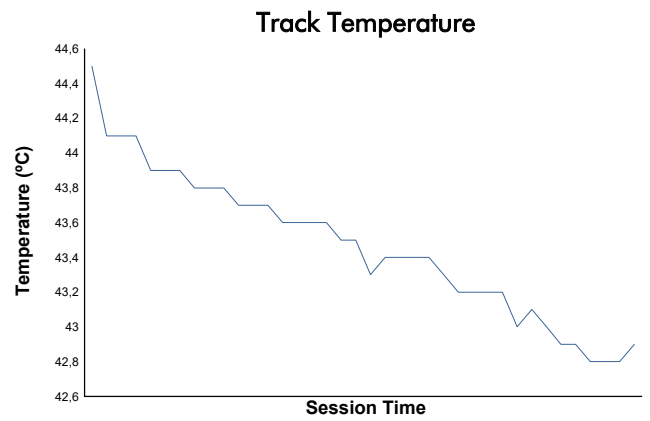

PRIVATE PRACTICE Weather Report

Track Status: **DRY**