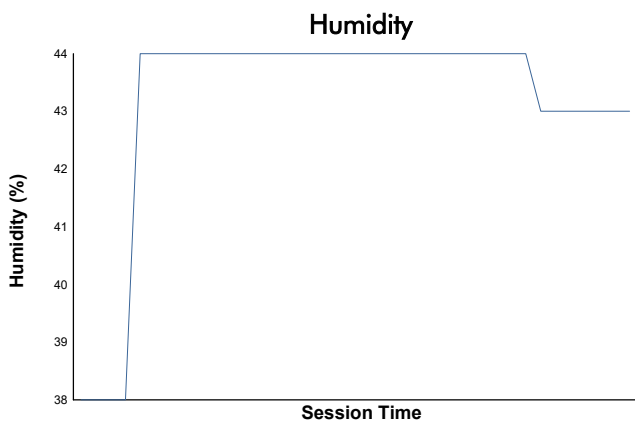

PRIVATE PRACTICE Weather Report

Track Status: **DRY**